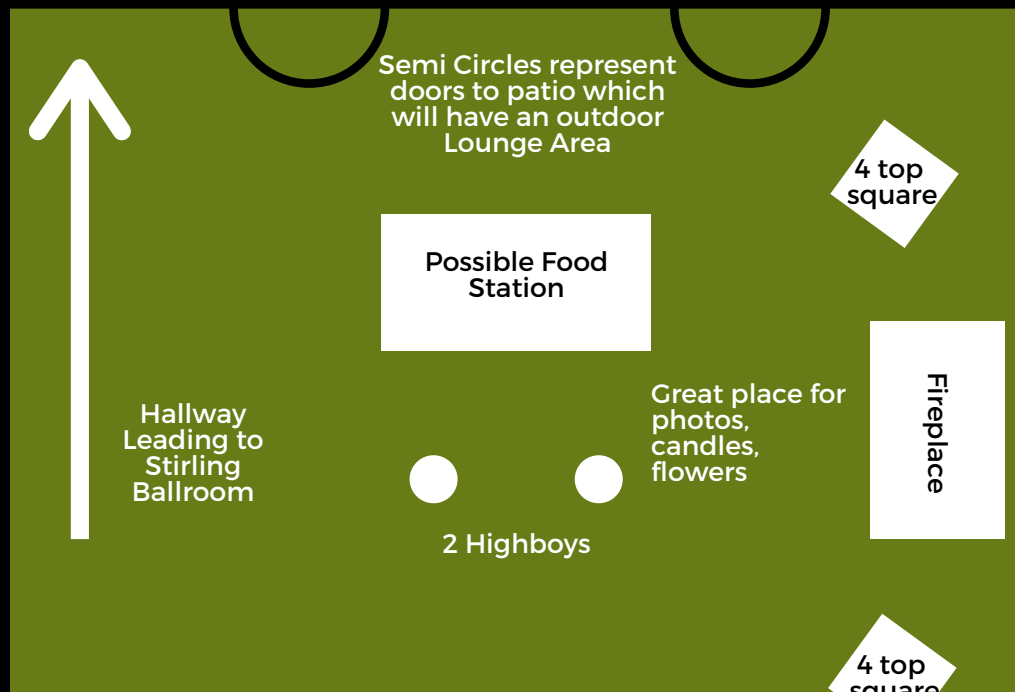

48" rounds - 8 seats reception, plated up to 7 or 6 with chargers
 60" rounds - 10 seats reception or plated with & without charge

Floor Plan C - Plated Dinner Layout

Kerageorgiou Dining Room

reference furniture list for dimensions of mantles, bars, etc.

*The Inn at
 LA PROVENCE*