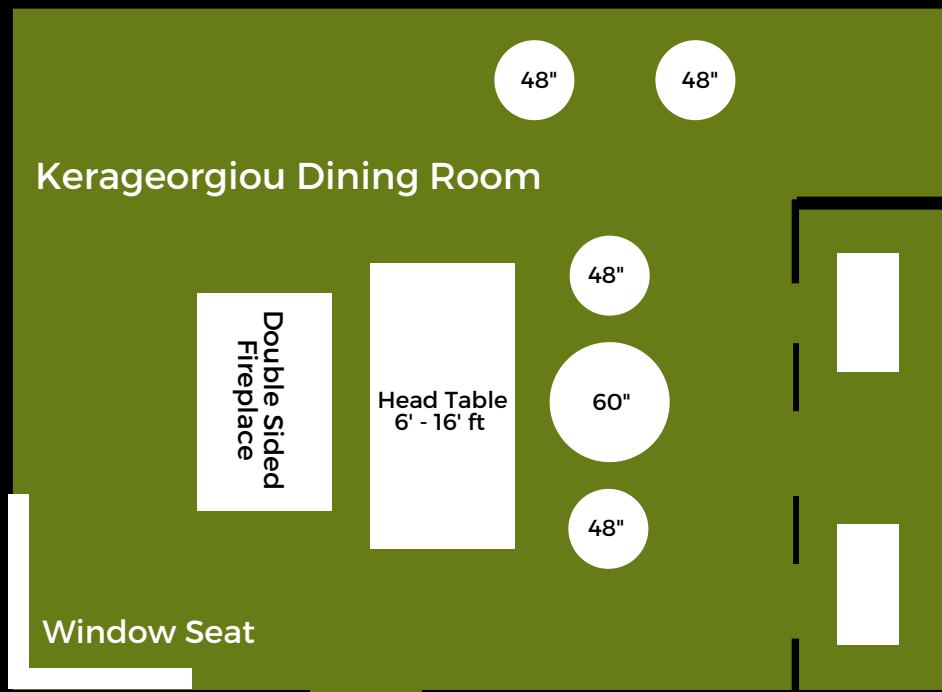

48" rounds - 8 seats reception, plated up to 7 or 6 with chargers
 60" rounds - 10 seats reception or plated with & without charge

Floor Plan C - Plated Dinner Layout

Kerageorgiou Dining Room

reference furniture list for dimensions of mantles, bars, etc.

*The Inn at
 LA PROVENCE*