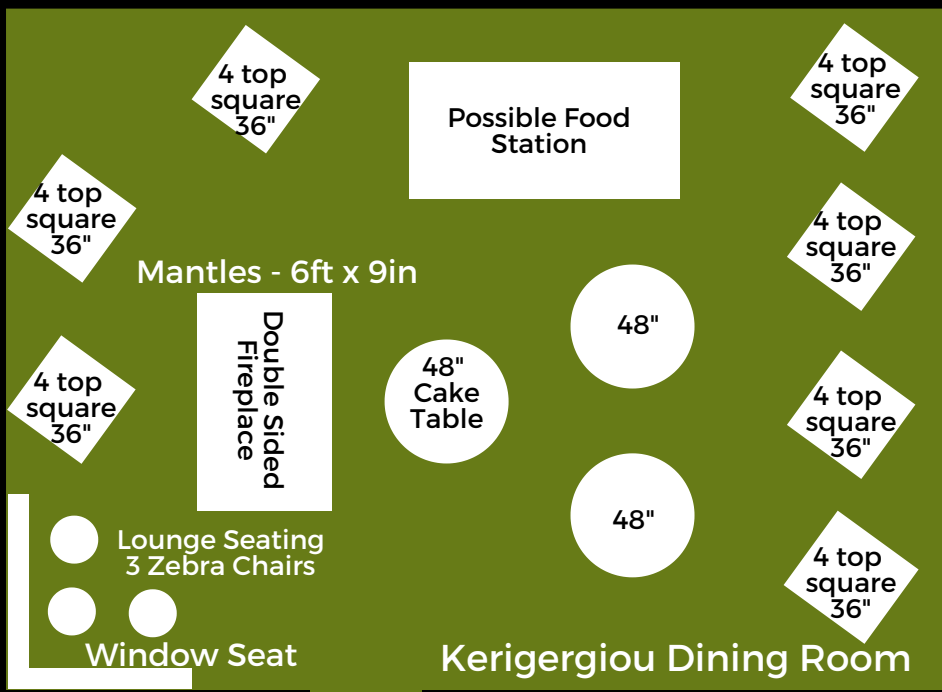

48" rounds - 8 seats reception, plated up to 7 or 6 with chargers  
 60" rounds - 10 seats reception or plated with & without chargers

Floor Plan A - Reception Style  
Stirling Ballroom