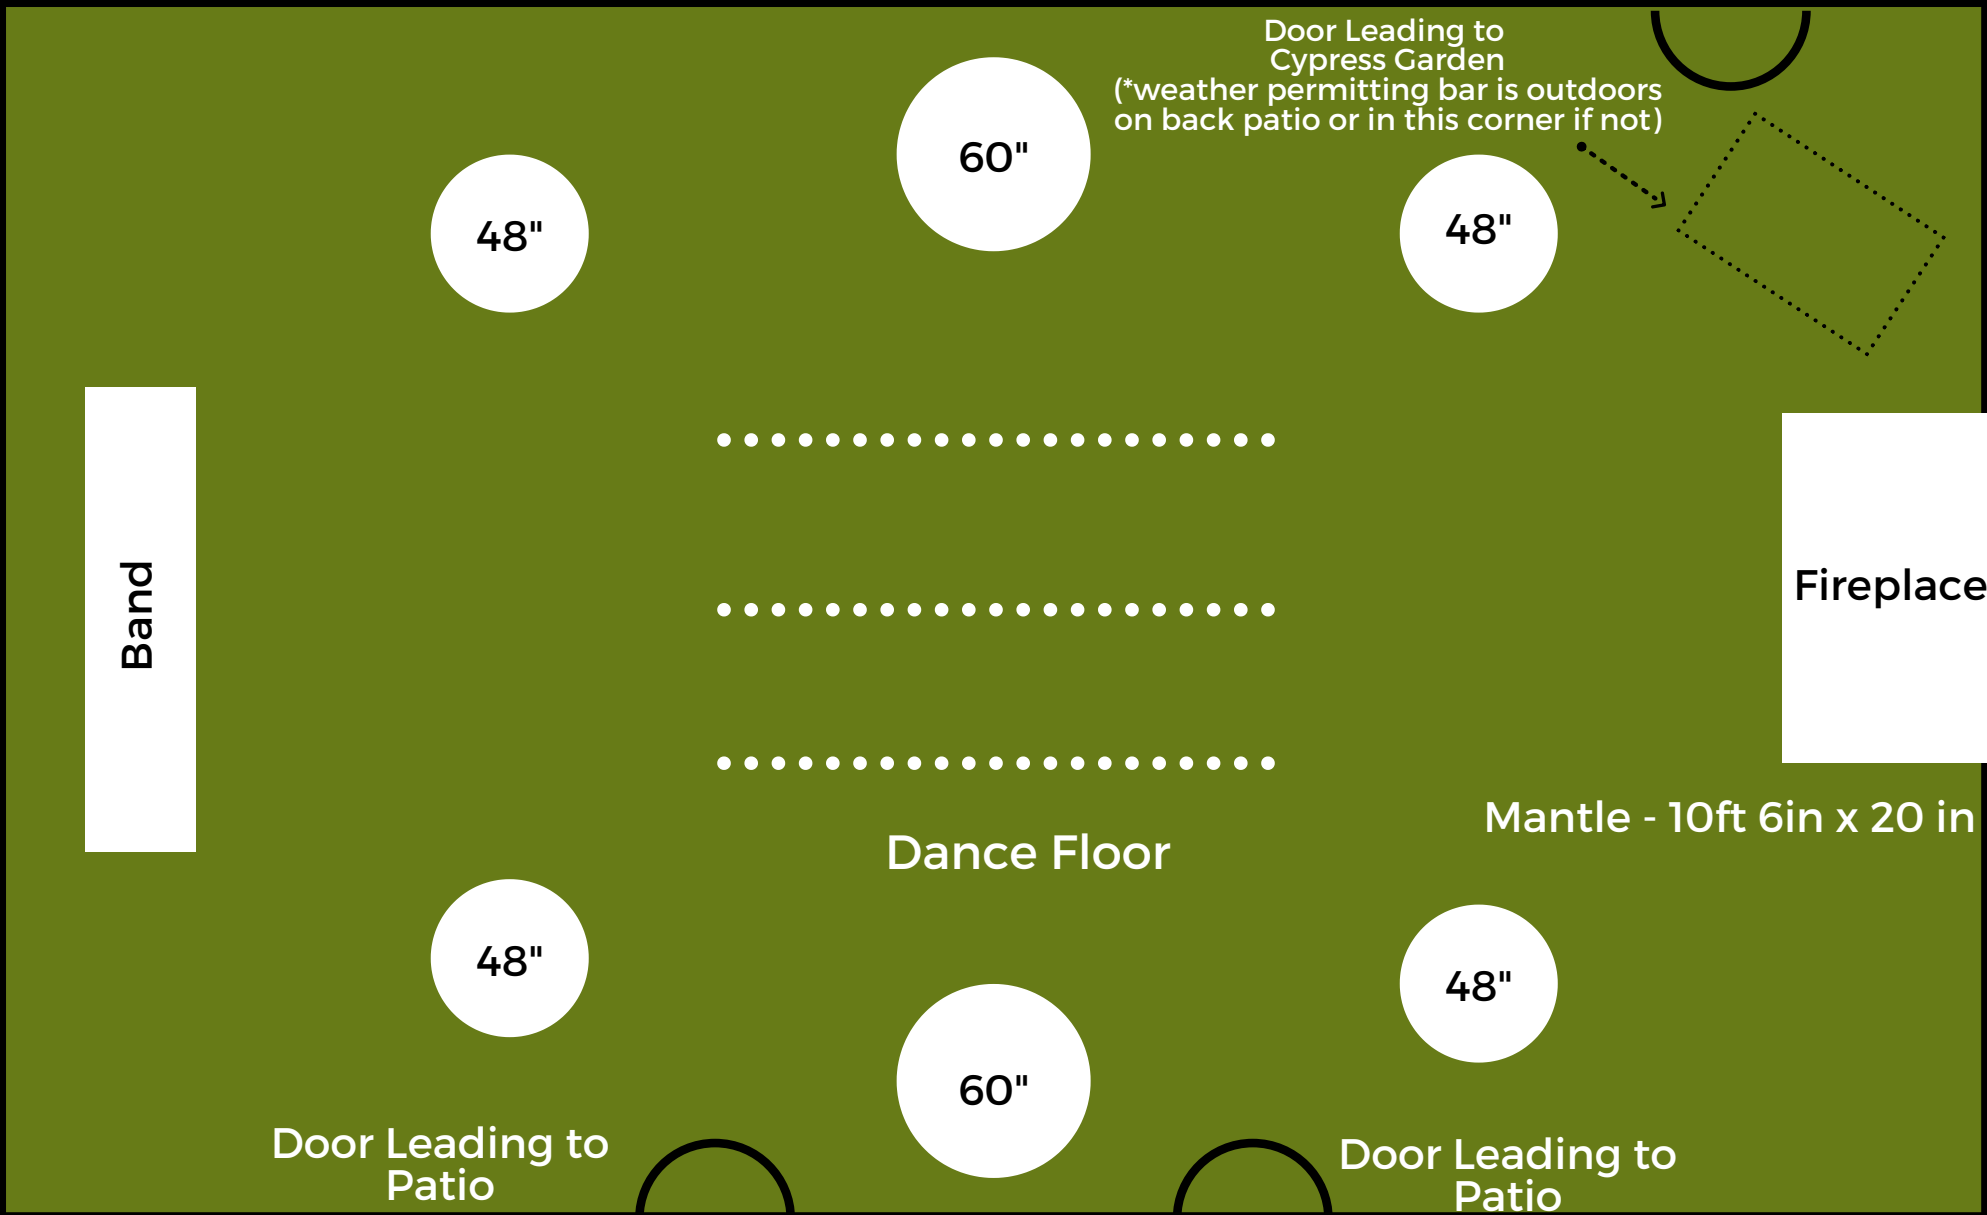

48" rounds - 8 seats reception, plated up to 7 or 6 with chargers  
 60" rounds - 10 seats reception or plated with & without chargers

Floor Plan A - Reception Style  
Stirling Ballroom